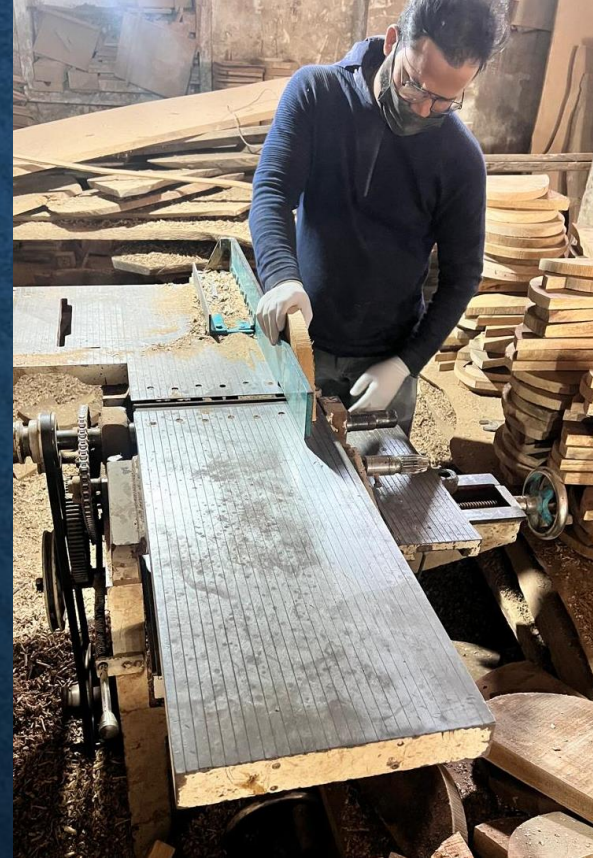

Leveling & Cutting of in required shape